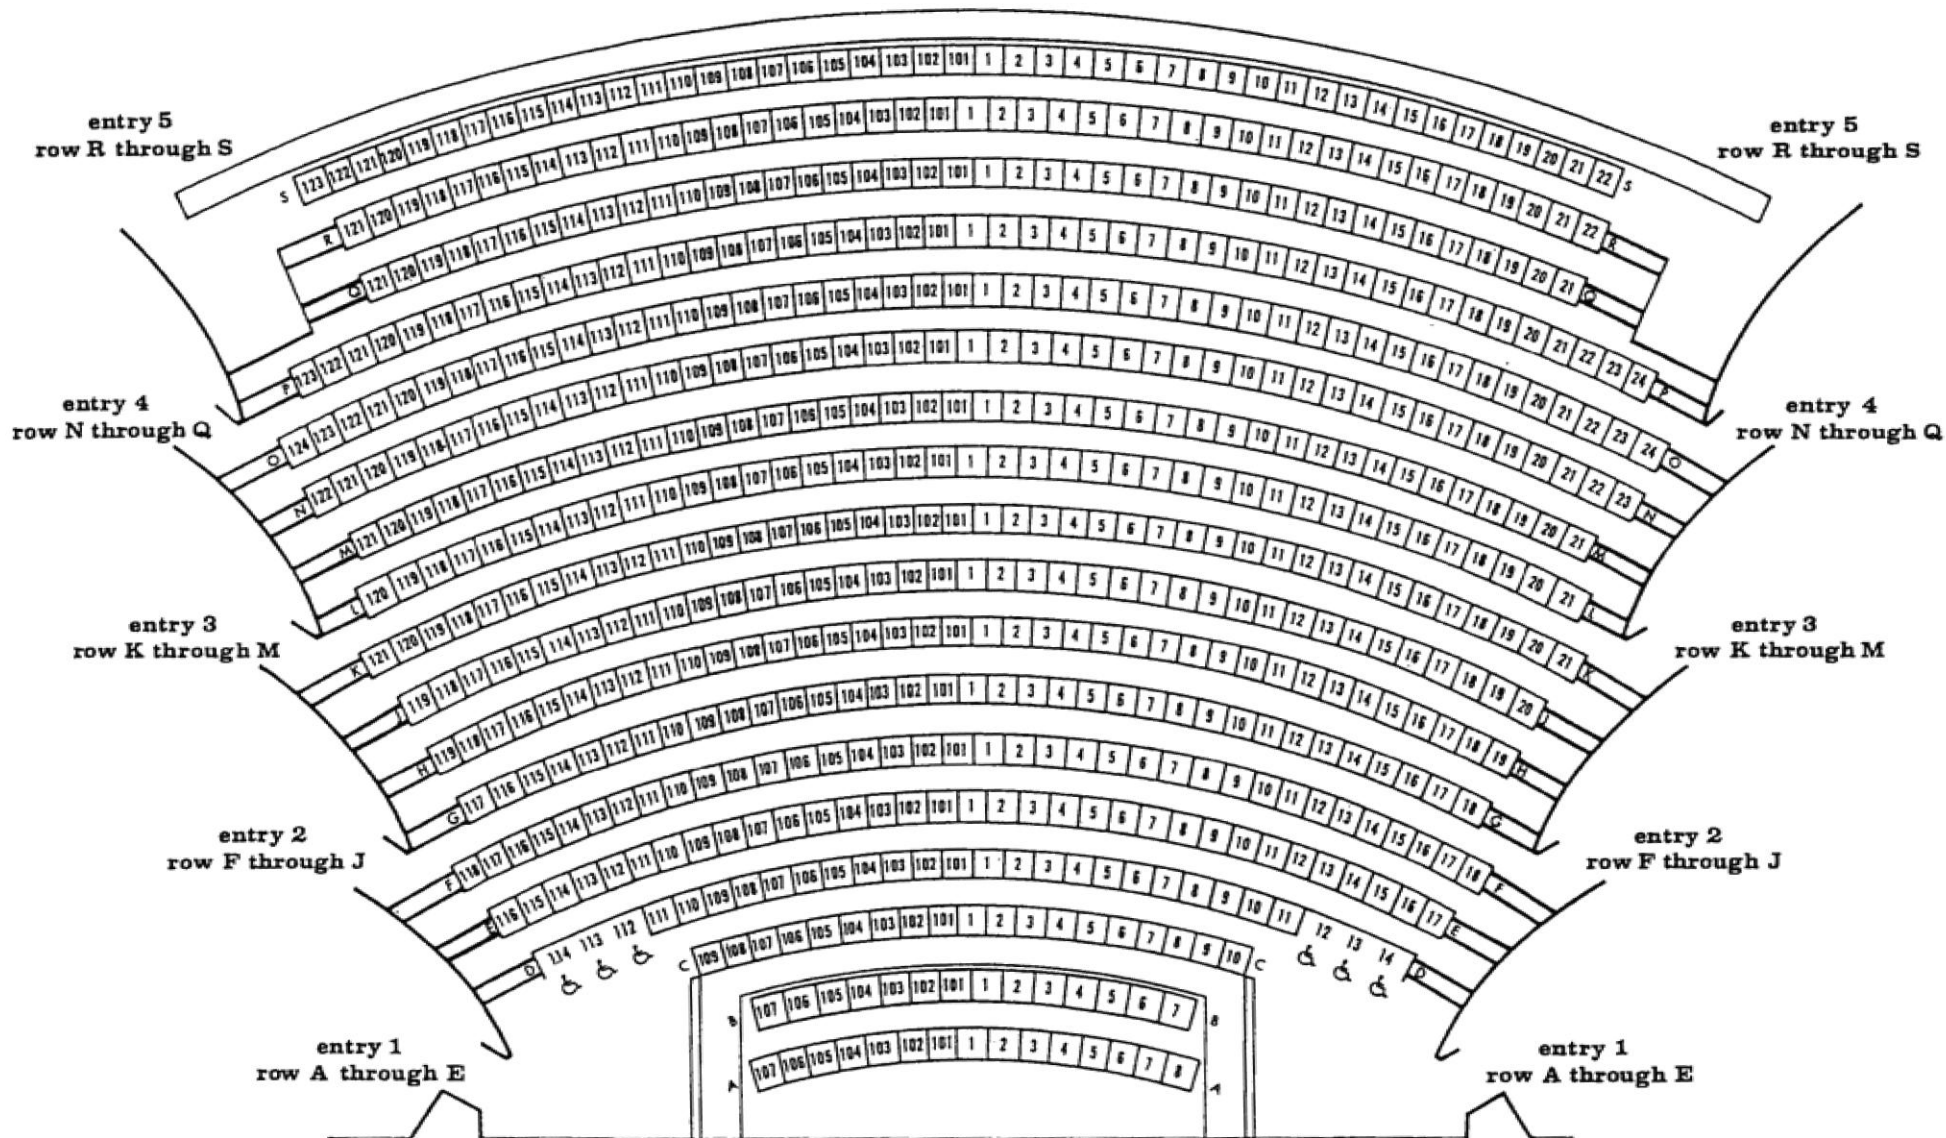

Century II Performing Arts & Convention Center Mary Jane Teall Theater Seating Arrangement Total 652

**646 seats including orchestra pit rows A & B
plus 6 wheelchair seats - row D 114, 113 & 112 and D 12,13 & 14**