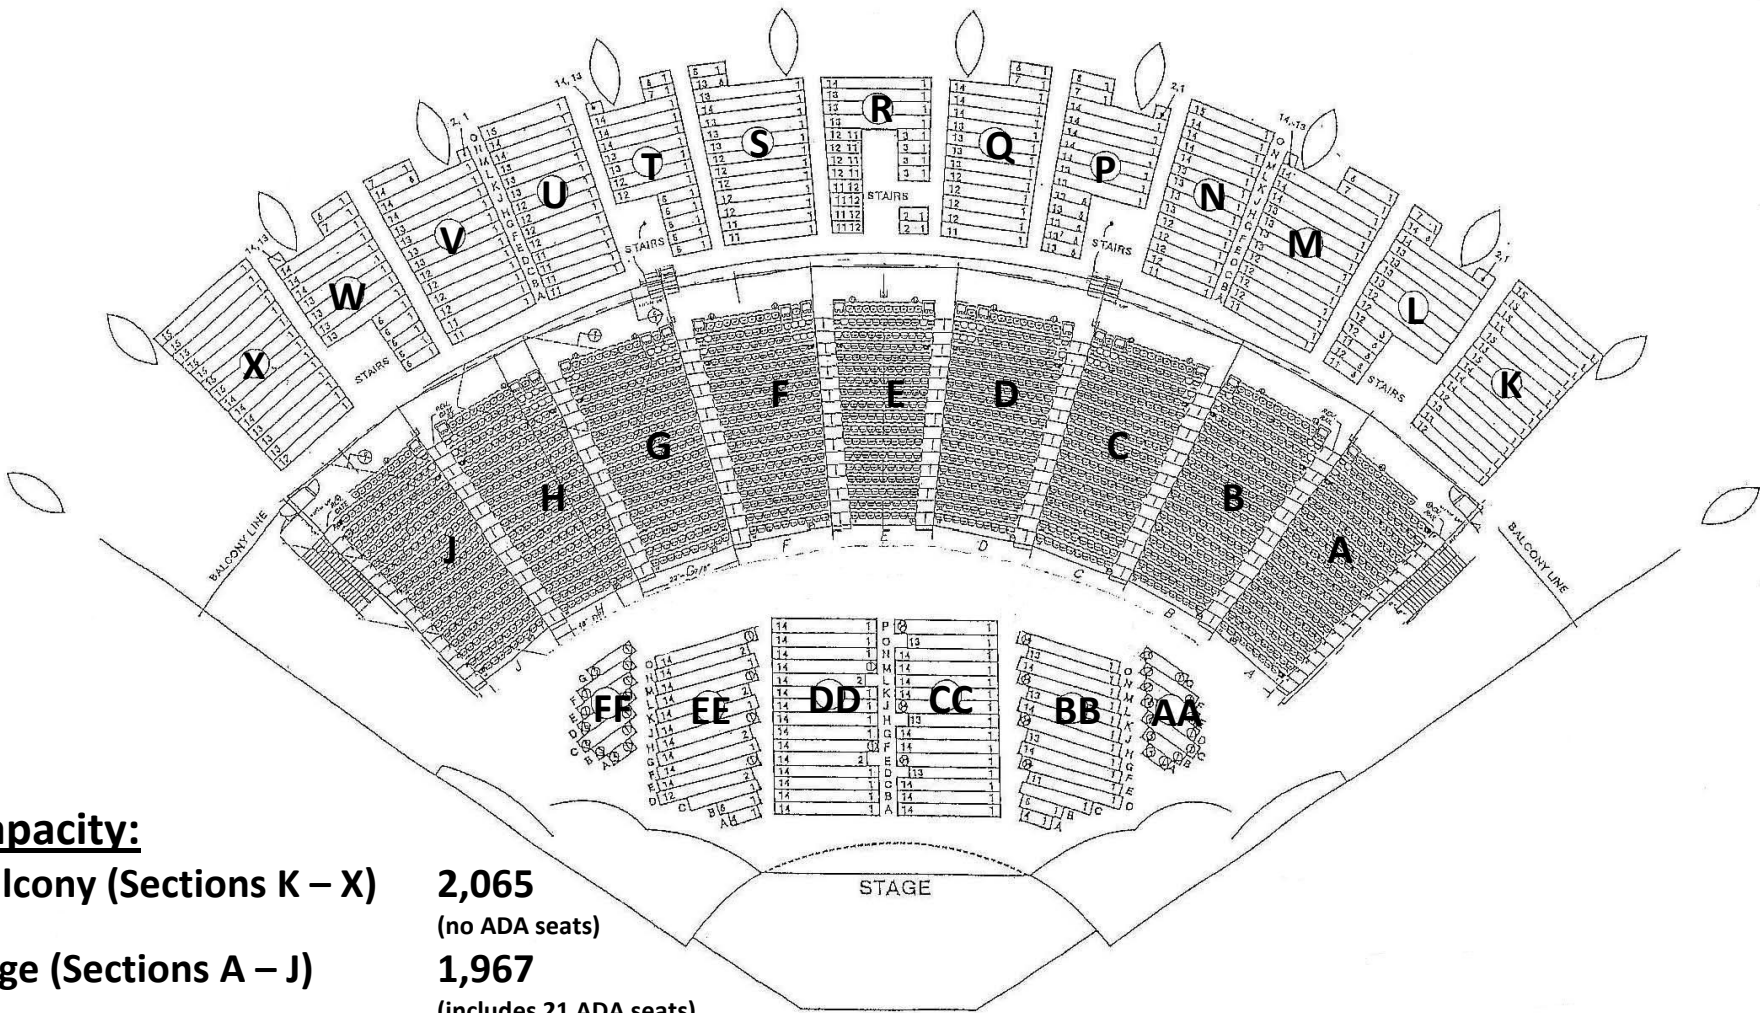

Century II Performing Arts & Convention Center
 Carl A. Bell Jr. Convention Hall
 Seating Arrangement

Capacity:

Balcony (Sections K – X)	2,065 (no ADA seats)
Loge (Sections A – J)	1,967 (includes 21 ADA seats)
Floor (Sections AA – FF)	919 (includes 49 ADA seats)
Total	4,951