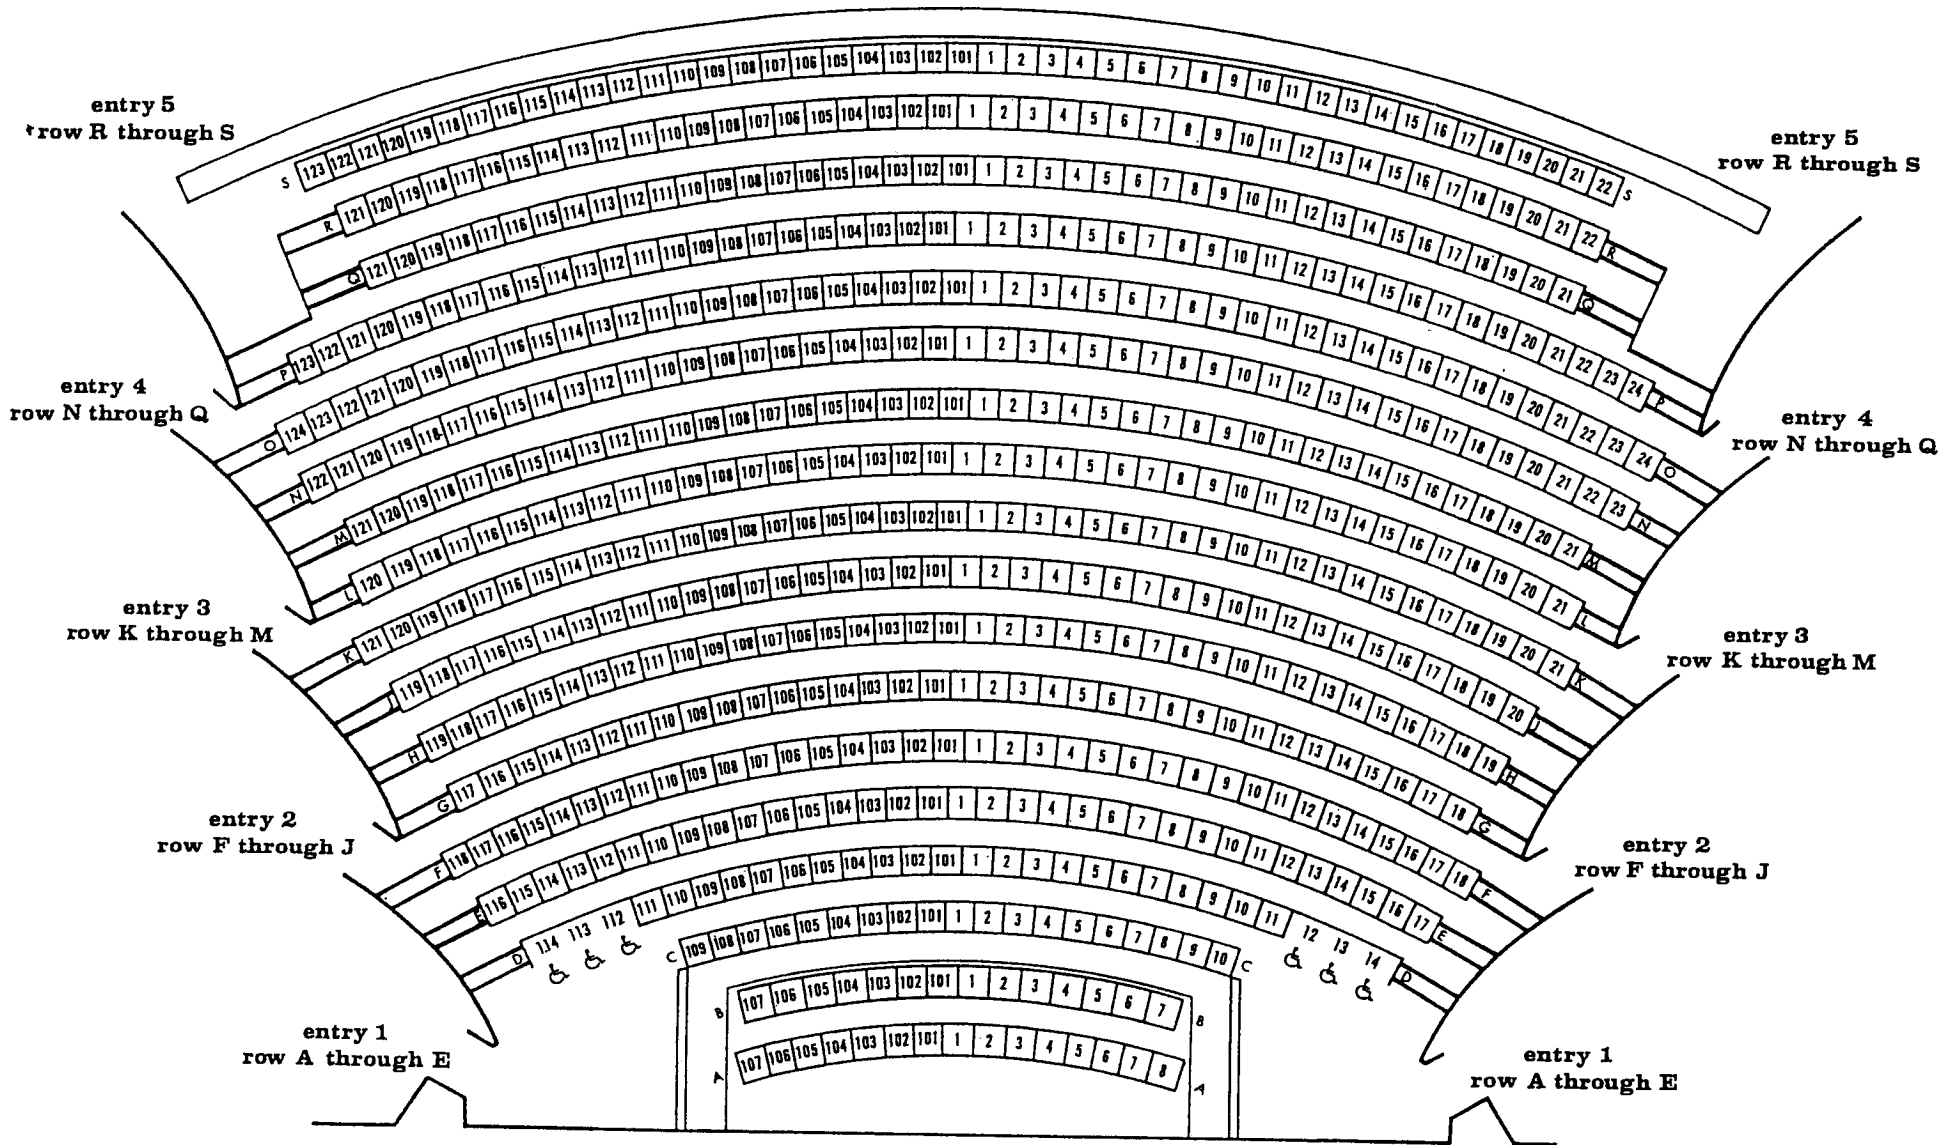

CENTURY II THEATRE

Seating Arrangement

646 seats including orchestra pit rows A & B
plus 6 wheelchair seats - row D 114, 113 & 112 and D 12,13 & 14

Century II
Mary Jane Teall Theater